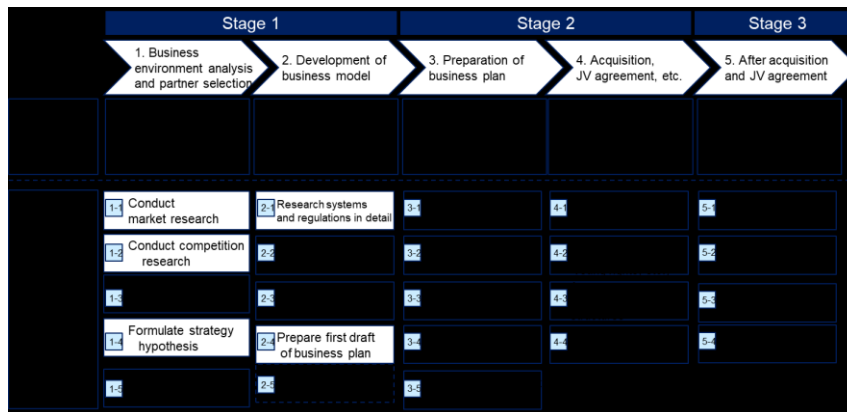

Nomura Research Institute, Ltd.

Company Profile

Name in Full :	Nomura Research Institute, Ltd.	Head Office:	Otemachi Financial City, 1-9-2 Otemachi, Chiyoda-ku, Tokyo 100-0004, Japan
Establishment :	April 1, 1965	Telephone:	
Capital :	21.2 billion yen	Telefax:	
President :	Mr. Shingo Konomoto	E-mail:	
Employees	6,353 (NRI Group 13,278) as of March 31, 2020	Website:	https://www.nri.com/en
Clients	Consulting, Financial IT Solutions, Industrial IT Solutions, IT Platform Services for various clients		

Project Achievement/Technical Expertise

NRI has an extensive track records of conducting consulting and research on business in Africa for both companies and public agencies.

Clients' requests	Project examples and clients	Area
Investment environment studies	M&A support to enter markets in Africa • Car company, Tire company, and Trading firms	All over Africa
Market entry strategies	Market research and support for marketing strategies • Air conditioner manufacturer, ship company, agricultural equipment manufacturer	South Africa Tanzania
Business model studies	Business model establishment for prospective markets • Power companies, Heavy industry manufacturer	All over Africa
Agency management	Support management for agencies • Air conditioner manufacturer, Tire company	All over Africa with India, Middle East
Benchmark studies	Competitor studies • Trading firms, ICT companies, Car manufacturers, General electric products manufacturers	Kenya
Post Merger Integration	PMI support at site • Tire company	South Africa