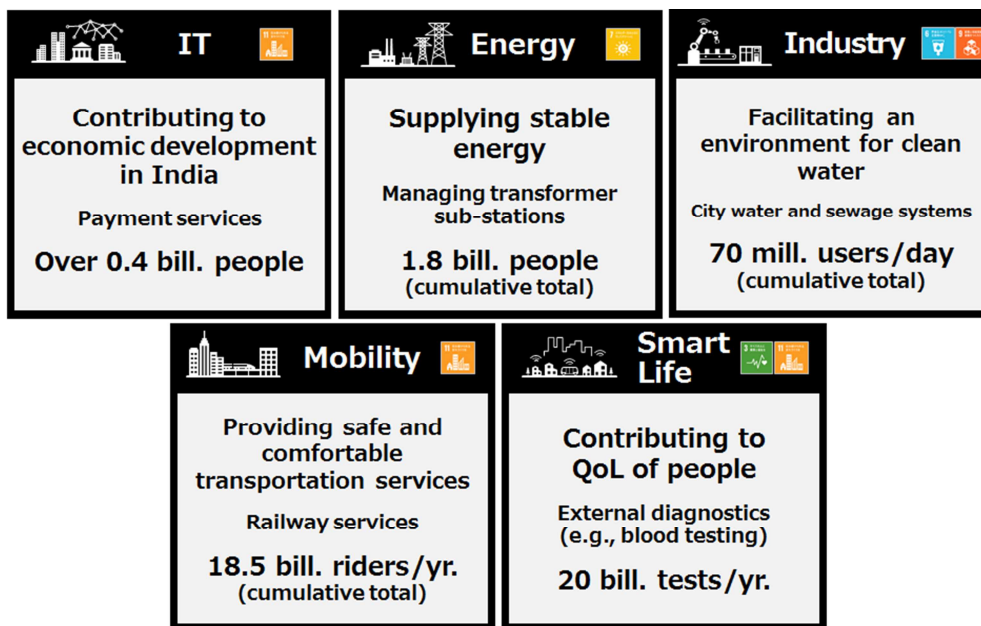

Company Profile

Name in Full :	Hitachi, Ltd.	Head Office:	6-6, Marunouchi 1-chome, Chiyoda-ku, Tokyo, 100-8280
Establishment :	founded in 1910	Telephone:	+81-3-3258-1111
Capital :	458,790 million yen (as of end of FY 2019)	Telefax:	
President :	Toshiaki Higashihara	E-mail:	
Employees	31,442 (As of end of FY2019)	Website:	http://www.hitachi.com

Providing Services

Project Achievement / Technical Expertise